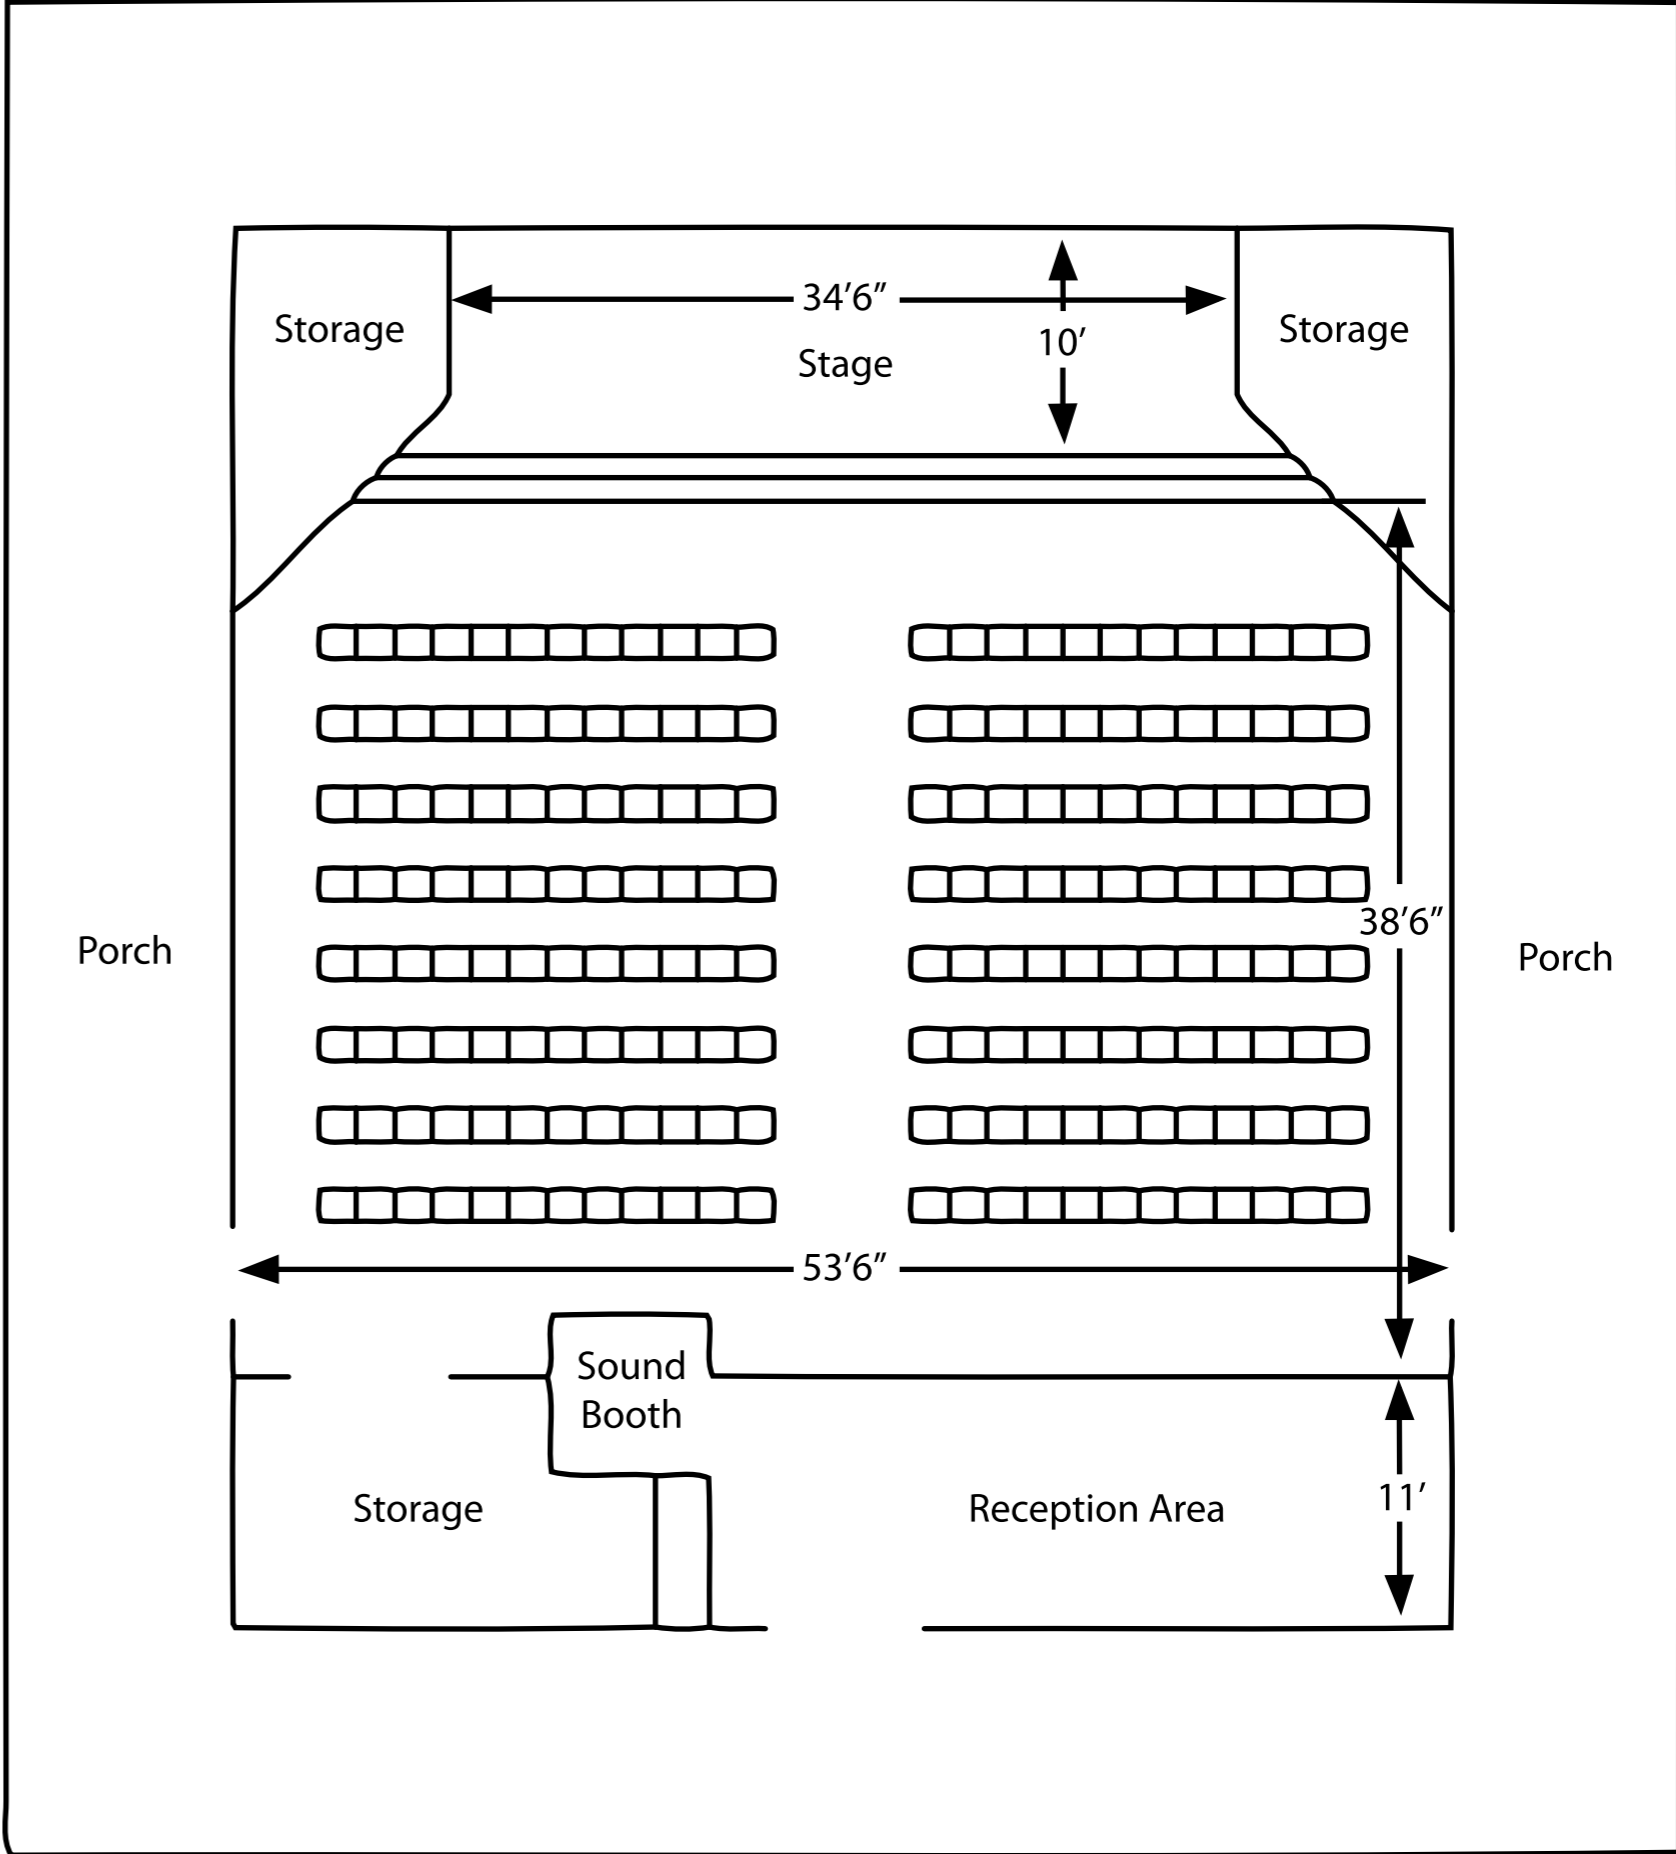

4 Seasons Conference Room

Maximum Seating Capacity 200

Audio & Visual Features

- 16 channel sound board
- 3 stereo mid/high ceiling mounted speakers
- Mics & cables available upon request
- 12 channel stage light control box with 16 lights
- House light control box with 6 dimmer zones
- Ceiling mounted video projector
- DVD/VHS player, I-Pod/CD player hookup
- VGA/DVI computer projection hookup

Additional Amenities

- Wi-Fi
- Coffee & condiments
- Public restrooms nearby

Diagram shown with seating for 192